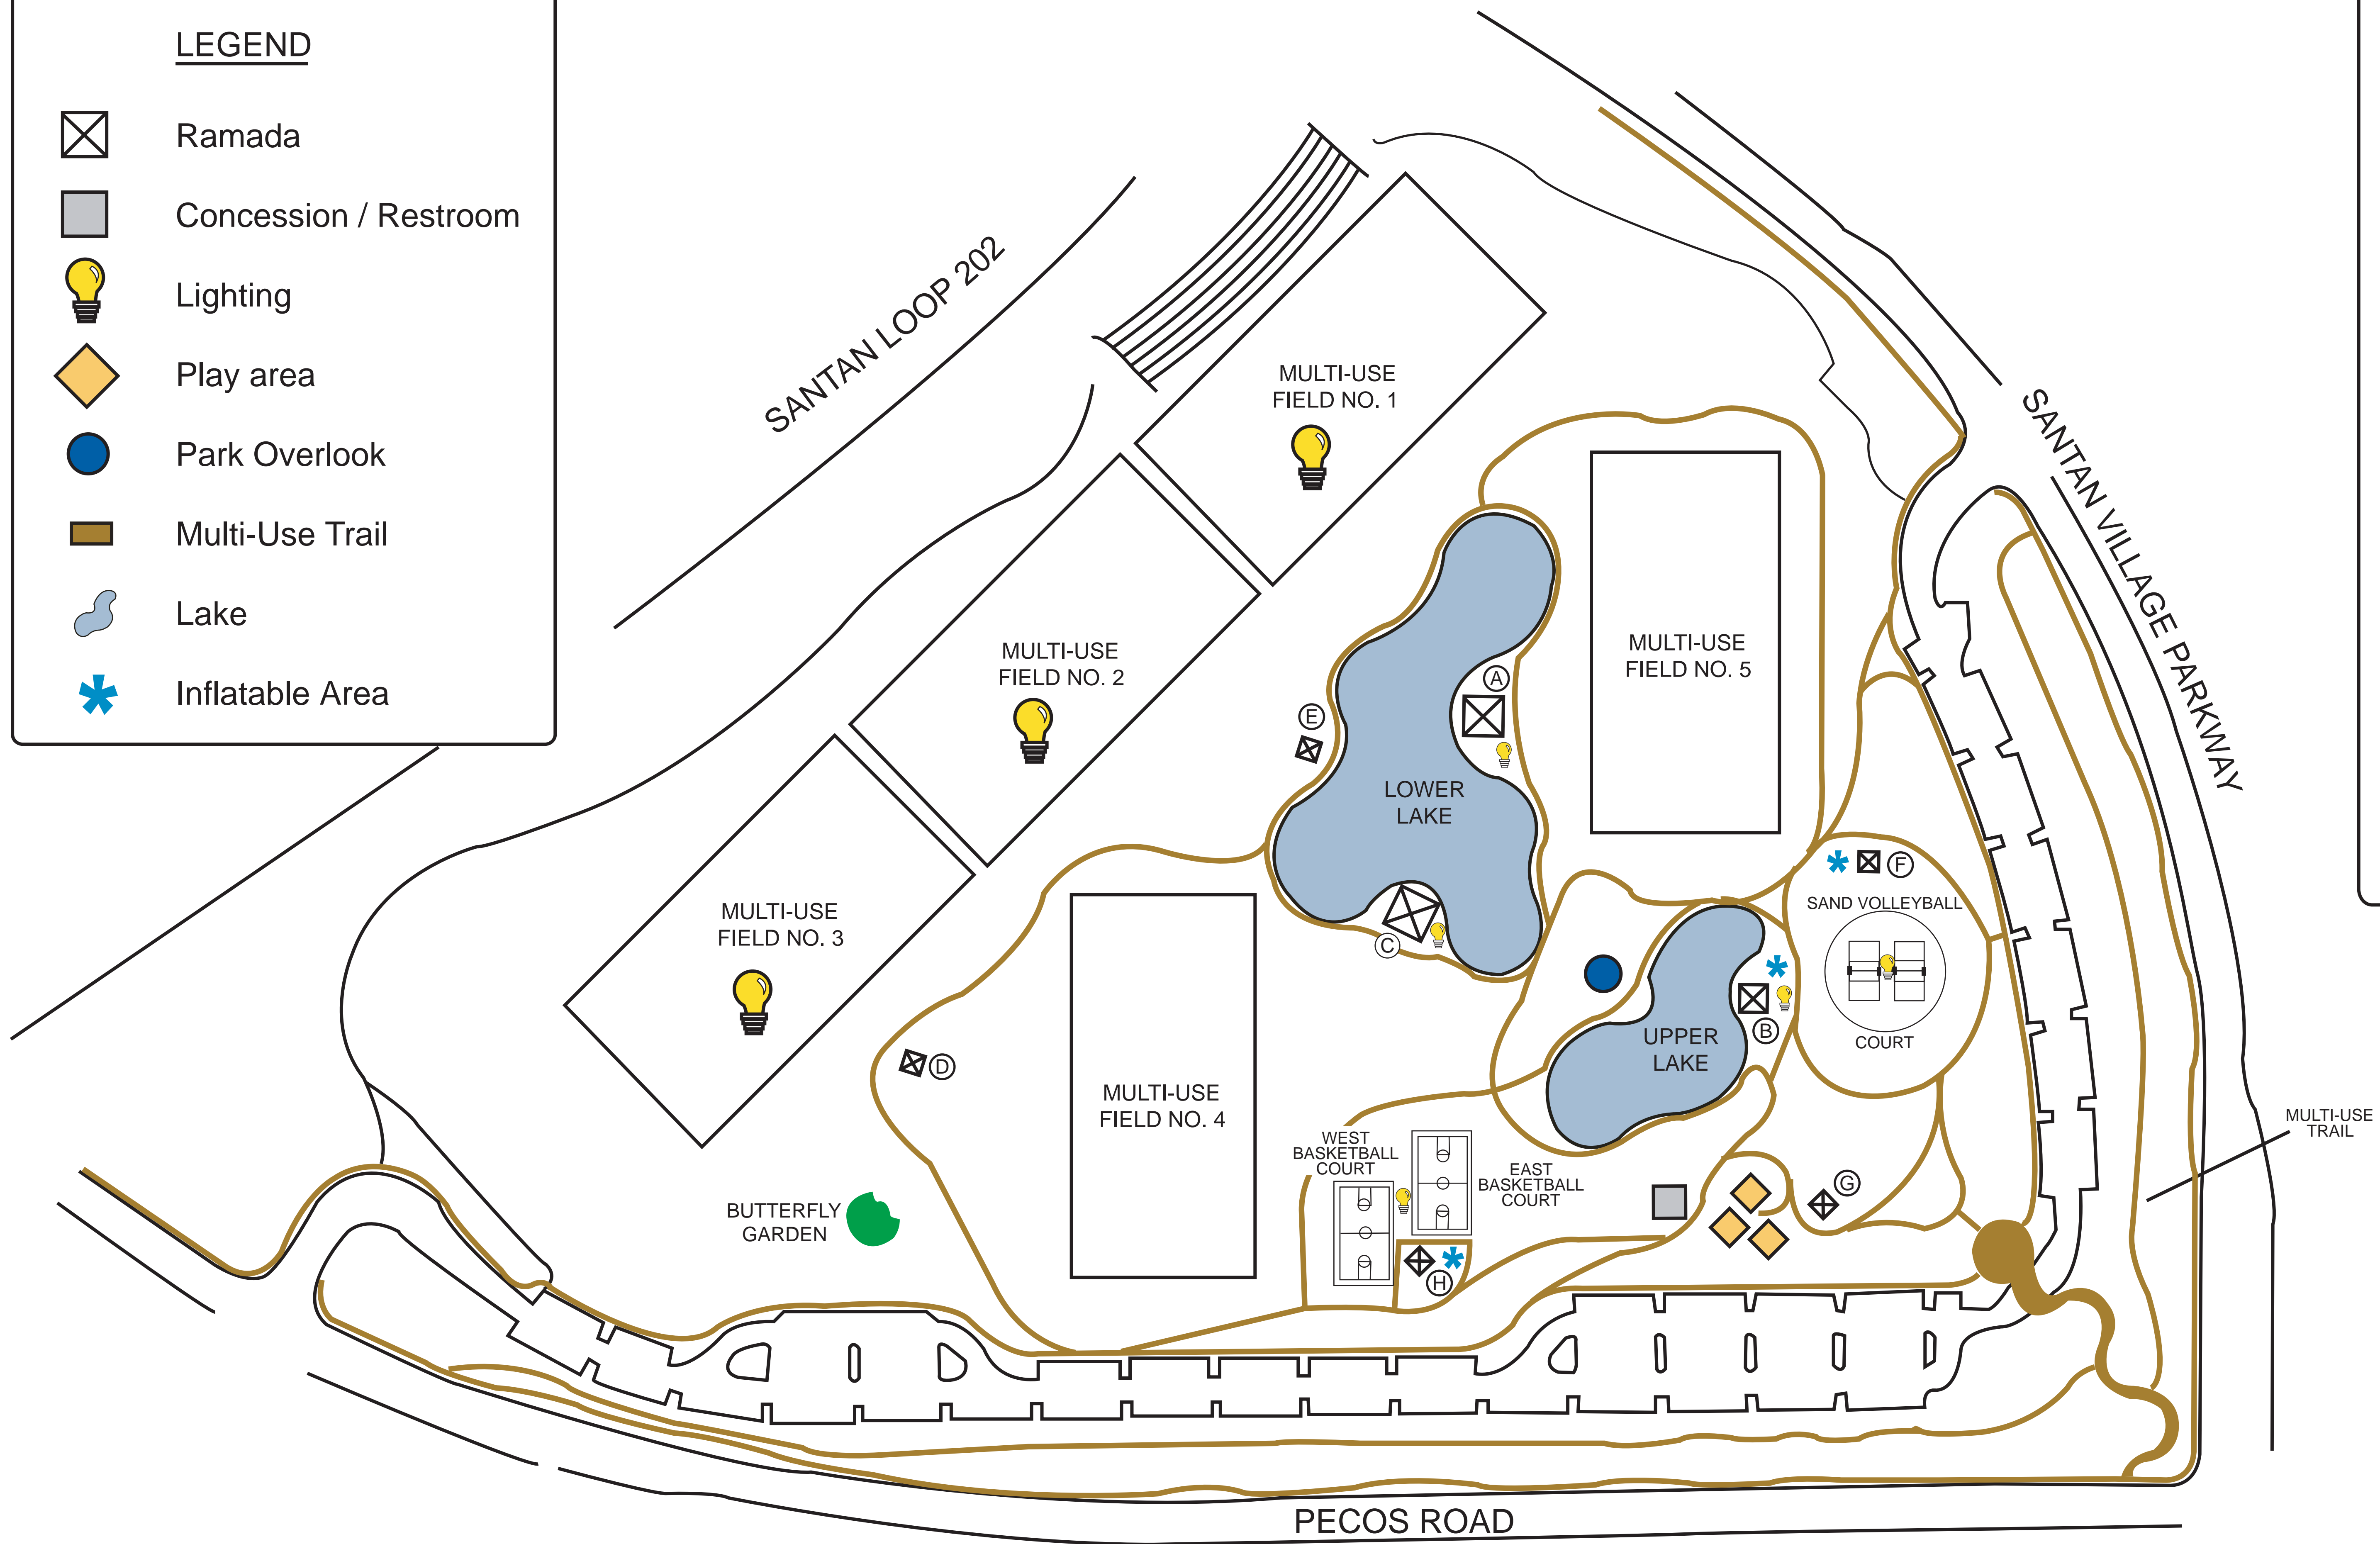

LEGEND

-  Ramada
-  Concession / Restroom
-  Lighting
-  Play area
-  Park Overlook
-  Multi-Use Trail
-  Lake
-  Inflatable Area

LARGE RAMADAS

- A = SANDSTONE
9 tables, 2 bbq, power
- B = BEDROCK
9 tables, 2 bbq, power
inflatable allowed with generator only
- C = GRANITE
9 tables, 2 bbq, power

PICNIC RAMADAS

- D = DISCOVERY
2 tables, 1 bbq, power
- E = ARROYO
2 tables, 1 bbq, power
- F = DIGGER'S COVE
2 tables, 1 bbq, power
inflatable area
- G = PEBBLE
2 tables, 1 bbq, power
- H = HOOPASAURUS
2 tables, 1 bbq, power
inflatable area

Amenities:

2 lakes, 3 lighted multi-use fields, 2 unlighted multi-use fields, 2 lighted sand volleyball courts, 2 lighted basketball courts, 3 lighted large ramada structures (each with 9 tables, bbq grills and power), 5 lighted picnic ramada structures (each with 2 tables, bbq grills and power), 1 play area, 1 restroom facility, benches, bike racks, multi-use/equestrian trails, 403 parking spaces (18 accessible parking spaces). ADA accessible picnic tables available.

DISCOVERY DISTRICT PARK

2214 East Pecos Road
 Gilbert, AZ 85297
 (NE corner of Santan Village Parkway and Pecos Road)